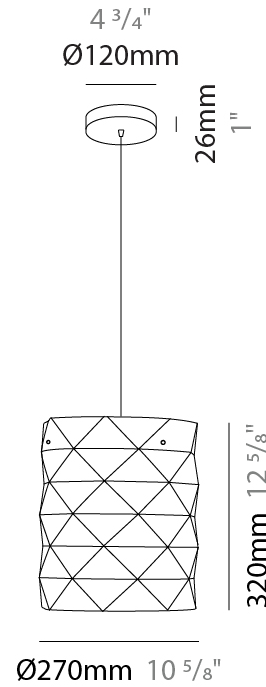

PRISMA SUSPENSION

D61078-

base number   Finish
Options

1. To build a product code in our configurator select the specify button on the base model # product page
2. To build a manual product code on this datasheet choose from the options listed below in blue font and add the suffix to the base model #

GENERAL

Series: Prisma
Brand: Linea Zero
Division: Design
Mounting Type: Suspension
Mounting Location: Ceiling
Subcategory: Pendant

PHYSICAL

Shape: Cylinder
Diameter (mm): 270
Diameter (in): 10 ⁵/₈
Height (mm): 320
Height (in): 12 ⁵/₈
Max. Overall Height (mm): 1900
Max. Overall Height (in): 74 ¹³/₁₆
Light Distribution: Omnidirectional
Diffuser: Polilux™ Shade - See Finish Options
[Fixture Finish: WHI / SIL / NGD / COP / PKM](#)
Fixture Material: Polilux™/ Metal holder

ELECTRICAL

Number of Lamps: 1
Lamp Type: LED Retrofit
Bulb Included: Bulb Not Included
Max. Wattage Per Lamp (W): 7
Lamp Base: E26
Input Voltage (V): 120
Upon Request: 277Vac / GU24

LED

OPTICAL

RATINGS AND CERTIFICATIONS

Certified By: Certified for North American Standards
IP rating: IP20

PROJECT	_____
TYPE	_____
SPECIFIER	_____
QUANTITY	_____
DATE	_____